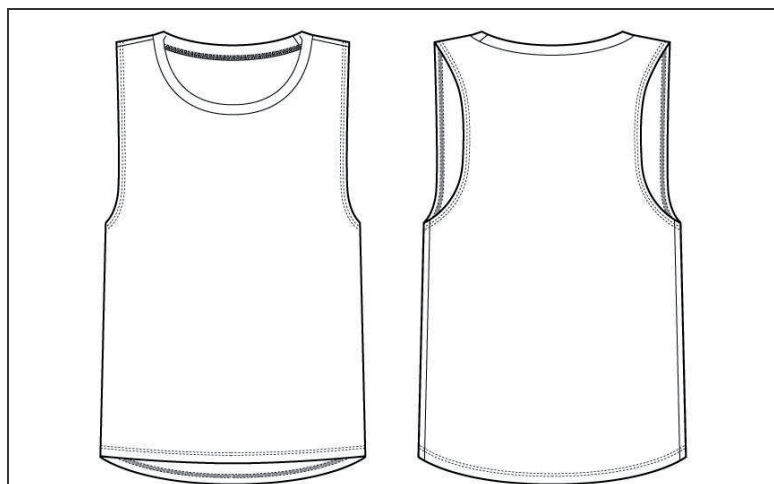

## MEASUREMENT SPECIFICATION REPORT

STYLE # 8803 WOMEN'S FLOWY SCOOP MUSCLE TEE

### FABRICATION

65% Polyester, 35% Viscose

91% Polyester, 9% Combed and Ring-Spun Cotton

52% Polyester, 48% Viscose

### Point of Measurement (centimeters)

Center Front Length

Body Width - 1" Below A.H.

S	M	L	XL	2XL
51.4	52.4	53.7	54.9	56.2
40.6	42.5	45.1	47.6	50.2

Disclaimer: Please note that the above sizing chart is subject to change.