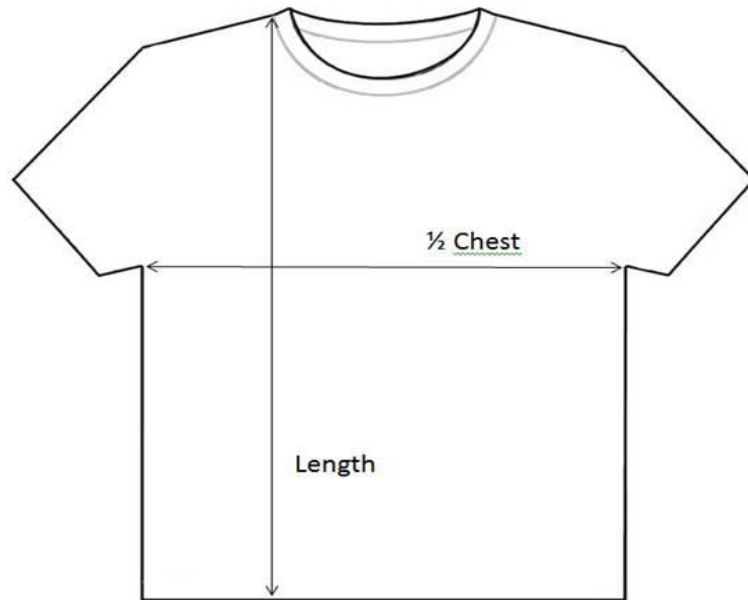

# mantis

<b>M68 - Men's Superstar Tee</b>	<b>S</b>	<b>M</b>	<b>L</b>	<b>XL</b>	<b>2XL</b>
1/2 Chest (measured 2.5 cm below armhole)	49	53	57	61	65
Length	70	72	74	76	78

in cm