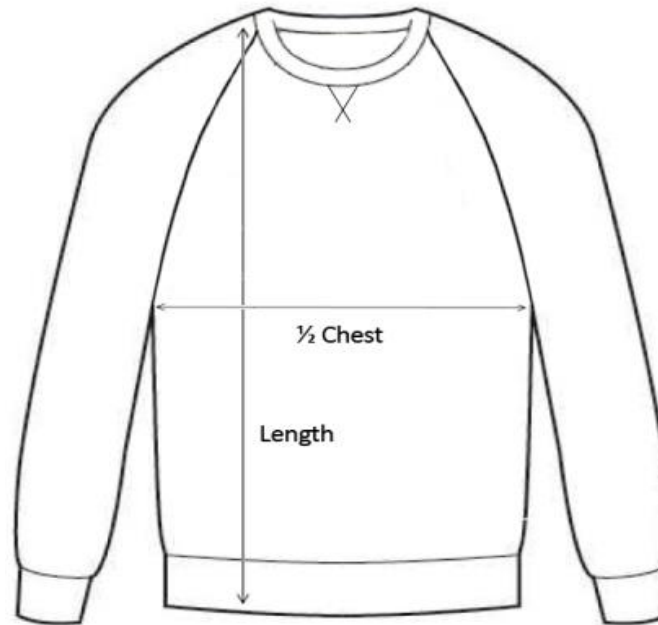

mantis

| M76 - Men's Superstar Sweatshirt | S | M | L | XL |
|---|----------|----------|----------|-----------|
| 1/2 Chest (measured 2.5 cm below armhole) | 49 | 53 | 57 | 61 |
| Length | 69 | 71 | 73 | 75 |

in cm