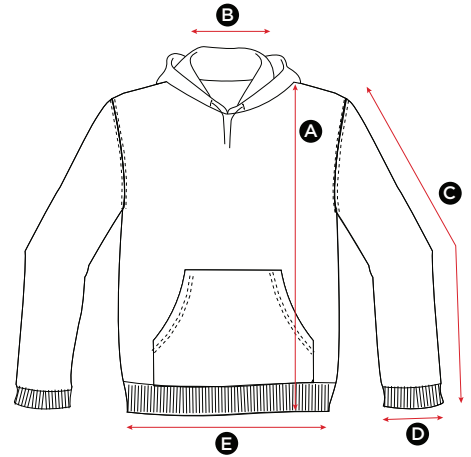

## SG24 Mens Contrast Hoodie

MEASUREMENTS	S	M	L	XL	XXL	XXXL
<b>A</b> Length	68.5	71	73.5	76	78.5	81
<b>B</b> Back neck opening	20.5	21	21.5	22	22.5	23
<b>C</b> Sleeve length	66.5	68	69.5	71	71	72.5
<b>D</b> Sleeve width opening	10.5	10.5	10.5	11.5	11.5	11.5
<b>E</b> Bottom hem opening	39.5	43	46.5	50	53.5	57

## SG24F Ladies Contrast Hoodie

MEASUREMENTS	XS	S	M	L	XL	XXL
<b>A</b> Length	59.5	62	64.5	67	69.5	72
<b>B</b> Back neck opening	20.5	21	21.5	22	22.5	23
<b>C</b> Sleeve length	60.5	62	63.5	65	66.5	66.5
<b>D</b> Sleeve width opening	8	8	8	9	9	9
<b>E</b> Bottom hem opening	38	42	45	48	51	54