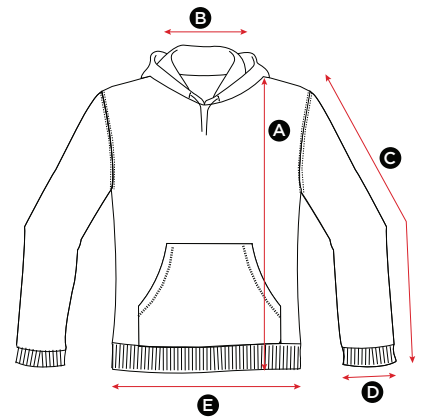

SG24F Ladies Contrast Hoodie

MEASUREMENTS	XS	S	M	L	XL	XXL
A Length	59.5	62	64.5	67	69.5	72
B Back neck opening	20.5	21	21.5	22	22.5	23
C Sleeve length	60.5	62	63.5	65	66.5	66.5
D Sleeve width opening	8	8	8	9	9	9
E Bottom hem opening	38	42	45	48	51	54

in cm

All measurements are within industry standard tolerances and are product dependent.