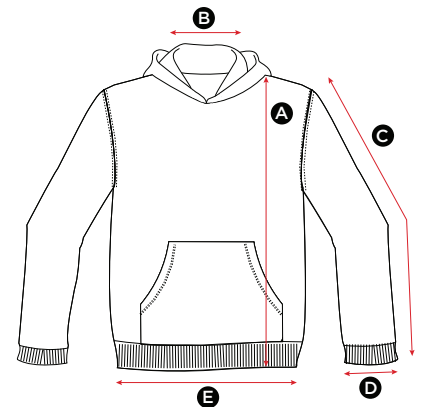

SG24K Kids Contrast Hoodie

MEASUREMENTS	(Years) 3-4	5-6	7-8	9-10	11-12
	(CM)104	116	128	140	152
A Length	45	49	54	57	62
B Back neck opening	21	22	24	25	26
C Sleeve length	40	42	44	51.5	54.5
D Sleeve width opening	6.5	6.5	6.5	7	7
E Bottom hem opening	31	33	35	37	39

in cm

All measurements are within industry standard tolerances and are product dependent.