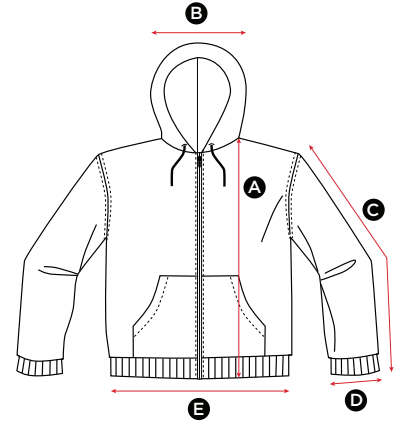

SG29 Mens Full Zip Hoodie

MEASUREMENTS	S	M	L	XL	XXL	XXXL
A Length	68.5	71	73.5	76	78.5	81
B Back neck opening	20.5	21	21.5	22	22.5	23
C Sleeve length	63.5	65	66.5	68	68	69.5
D Sleeve width opening	10.5	10.5	10.5	11.5	11.5	11.5
E Bottom hem opening	39.5	43	46.5	50	53.5	57

in cm

All measurements are within industry standard tolerances and are product dependent.

SG29F Ladies Full Zip Hoodie

MEASUREMENTS	XS	S	M	L	XL	XXL
A Length	59.5	62	64.5	67	69.5	72
B Back neck opening	20.5	21	21.5	22	22.5	23
C Sleeve length	57.5	59	60.5	63	63.5	65
D Sleeve width opening	8	8	8	9	9	9
E Bottom hem opening	38	42	45	48	51	54

in cm

All measurements are within industry standard tolerances and are product dependent.

SG29K Kids Full Zip Hoodie

MEASUREMENTS	(Years) 3-4	5-6	7-8	9-10	11-12
	(CM)104	116	128	140	152
A Length	45	49	54	57	62
B Back neck opening	21	22	24	25	26
C Sleeve length	37	39	41	48.5	51.5
D Sleeve width opening	6.5	6.5	6.5	7	7
E Bottom hem opening	31	33	35	37	39

in cm

All measurements are within industry standard tolerances and are product dependent.

SG29 Mens Full Zip Hoodie

GRÖßE	S	M	L	XL	XXL	XXXL
A Länge	68.5	71	73.5	76	78.5	81
B Halsausschnitt hinten	20.5	21	21.5	22	22.5	23
C Ärmellänge	63.5	65	66.5	68	68	69.5
D Weite der Ärmelöffnung	10.5	10.5	10.5	11.5	11.5	11.5
E Bundöffnung	39.5	43	46.5	50	53.5	57