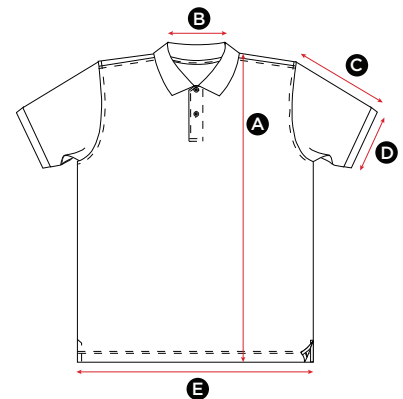

SG59K Kids 65/35 Polo

MEASUREMENTS	(Years) 3-4	5-6	7-8	9-10	11-12
	(CM)104	116	128	140	152
A Length	46.5	49.5	52.5	58.5	66.5
B Back neck opening	13	13	14	14	15
C Sleeve length	13	14	15	16	20
D Sleeve width opening	9	9.5	10	10.5	12
E Bottom hem opening	35	38	41	44	48

in cm

All measurements are within industry standard tolerances and are product dependent.