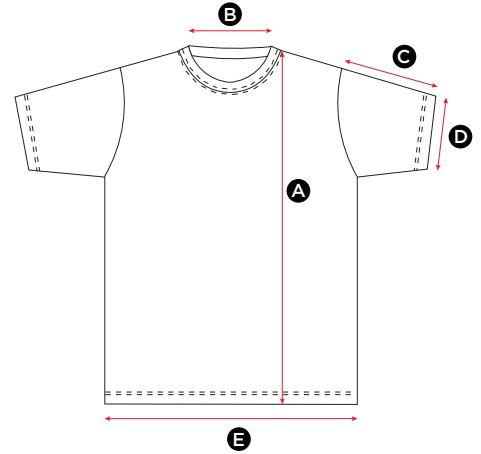

## SG59 Mens 65/35 Polo

MEASUREMENTS	S	M	L	XL	XXL	XXXL
<b>A</b> Length	70.5	73	75.5	78	80.5	83
<b>B</b> Back neck opening	17	17.5	18	18.5	19	19.5
<b>C</b> Sleeve length	23.5	24	24.5	25	25.5	26
<b>D</b> Sleeve width opening	15	15.5	16	16.5	17	17.5
<b>E</b> Bottom hem opening	50	53.5	57	60.5	64	67.5

## SG59F Ladies 65/35 Polo

MEASUREMENTS	XS	S	M	L	XL	XXL
<b>A</b> Length	58	60.5	63	65.5	68	70.5
<b>B</b> Back neck opening	16.5	17	17.5	18	18.5	19
<b>C</b> Sleeve length	15	16	17	18	19	20
<b>D</b> Sleeve width opening	11.5	12.5	13.5	14.5	15.5	16.5
<b>E</b> Bottom hem opening	45	48	51	54	57	60

## SG59K Kids 65/35 Polo

MEASUREMENTS	(Years) 3-4	5-6	7-8	9-10	11-12
	(CM)104	116	128	140	152
<b>A</b> Length	46.5	49.5	52.5	58.5	66.5
<b>B</b> Back neck opening	13	13	14	14	15
<b>C</b> Sleeve length	13	14	15	16	20
<b>D</b> Sleeve width opening	9	9.5	10	10.5	12
<b>E</b> Bottom hem opening	35	38	41	44	48